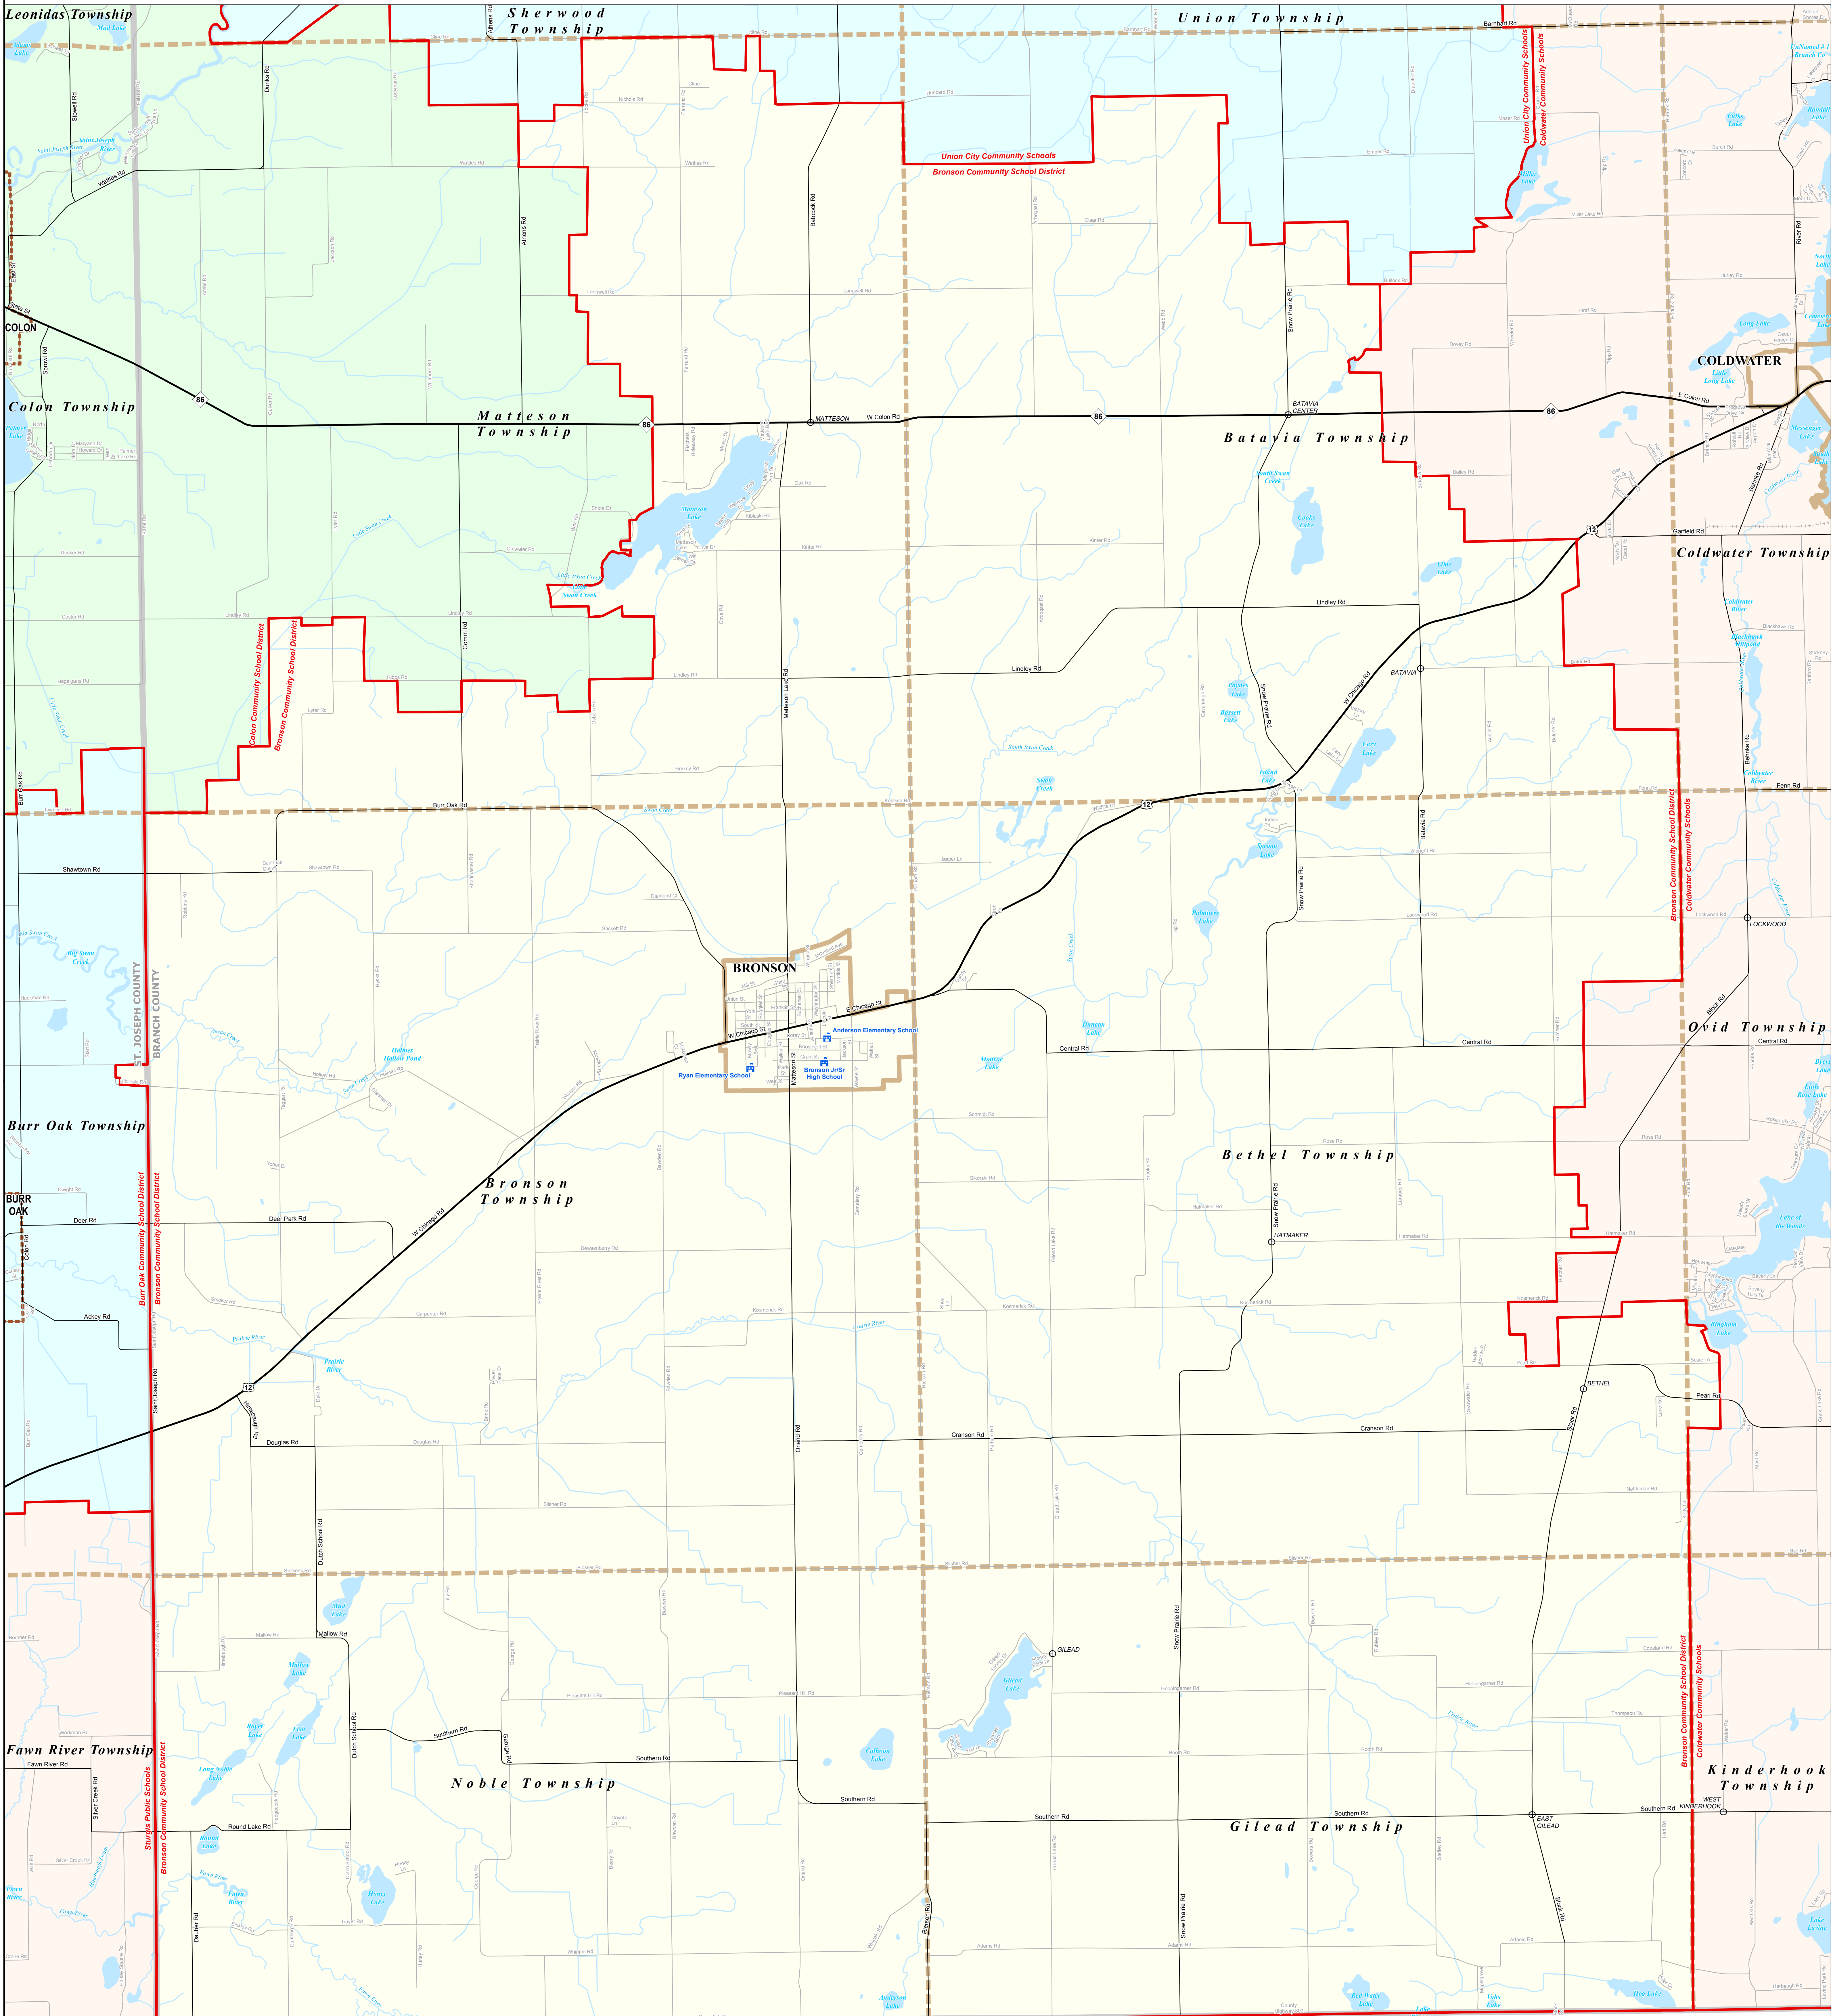

BRONSON COMMUNITY SCHOOL DISTRICT

Branch ISD

0 0.25 0.5 1 Miles

*Note: Non K-12 School Districts identified with Asterisk (*) in Name

11/14/13

Legend   - School District   - County   - City   - Township   - Village   - Census Designated Place   - School   - Freeway   - Primary Road   - Local Road   - Railroad   - Water Feature   - River, Stream, or Drain

Source: Michigan Geographic Framework, v13a